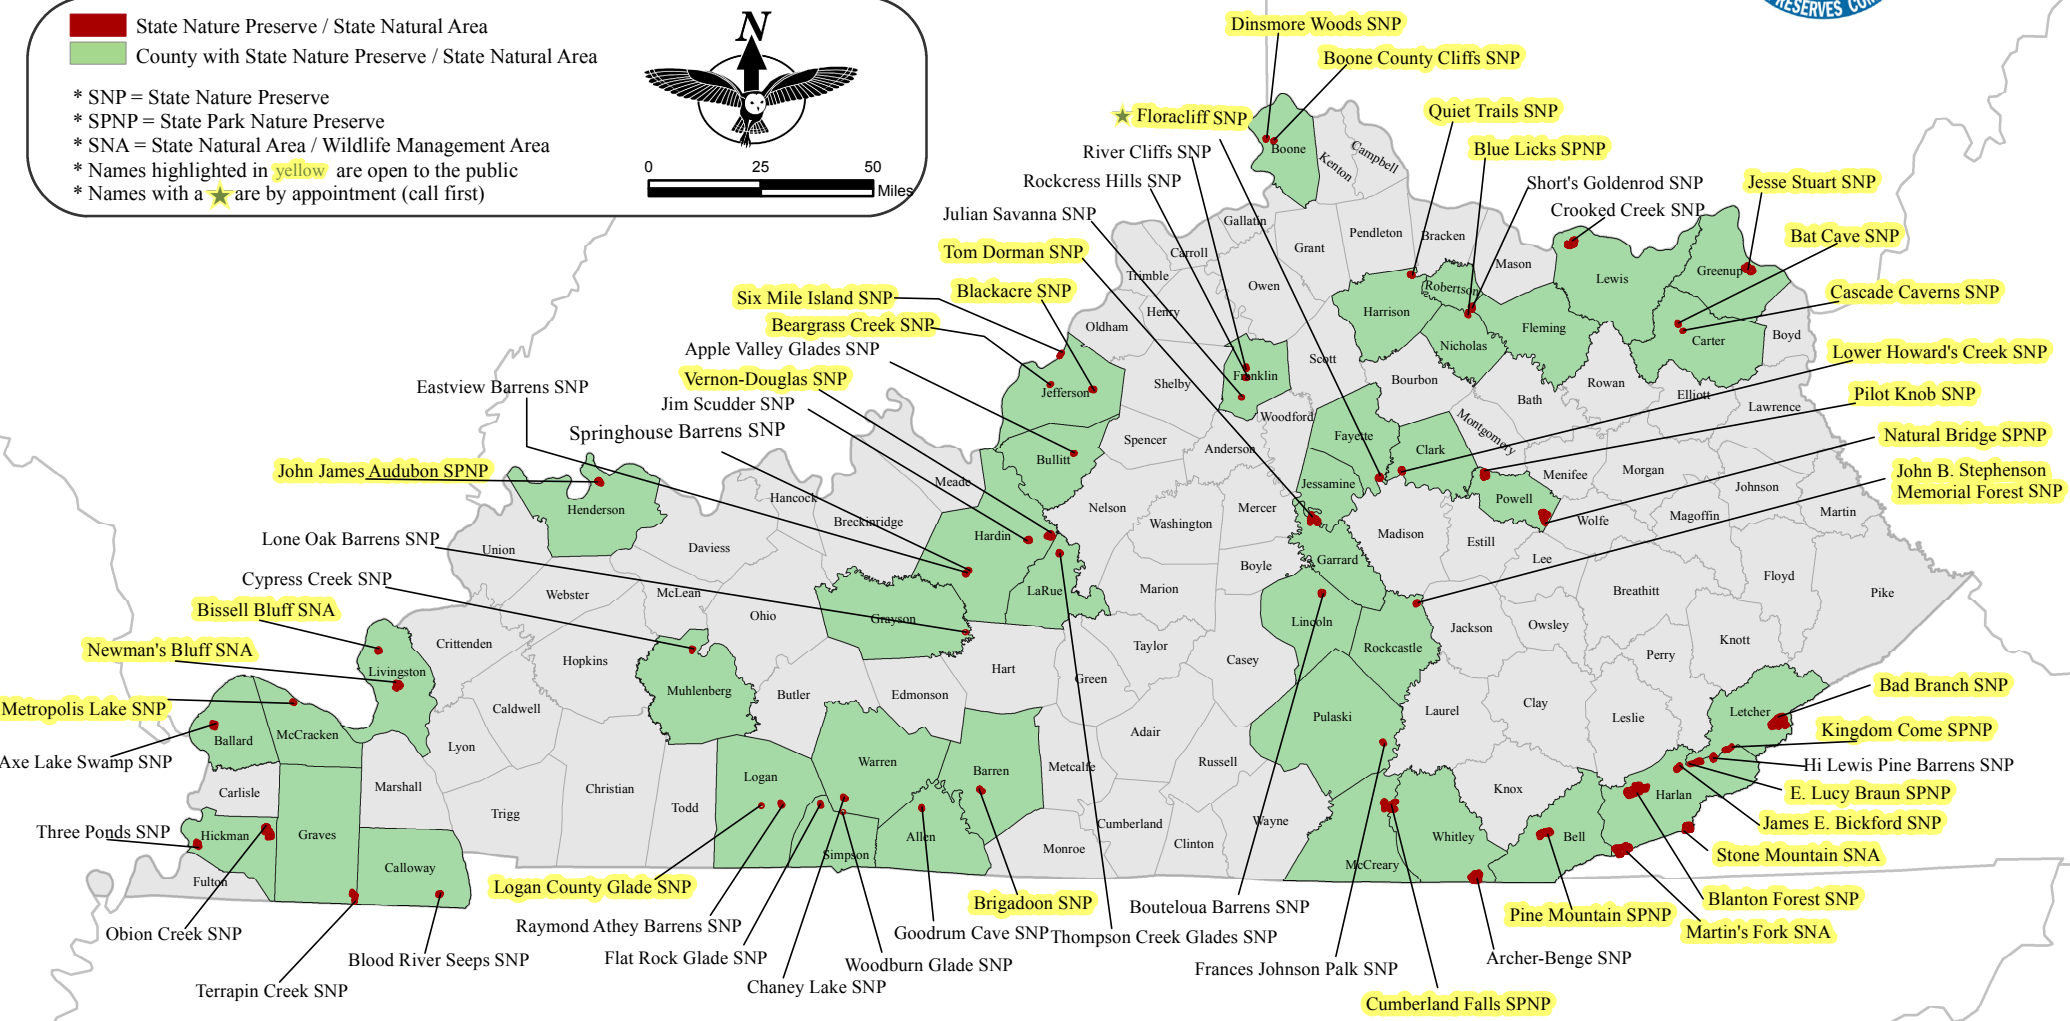

Kentucky State Nature Preserves and State Natural Areas

State Nature Preserve / State Natural Area
 County with State Nature Preserve / State Natural Area

* SNP = State Nature Preserve
 * SPNP = State Park Nature Preserve
 * SNA = State Natural Area / Wildlife Management Area
 * Names highlighted in yellow are open to the public
 * Names with a ★ are by appointment (call first)

Note: State Nature Preserve / State Natural Area Directory available online @ www.naturepreserves.ky.gov/stewardship/preserves.htm
 EPSG: 3089
 January 8, 2016